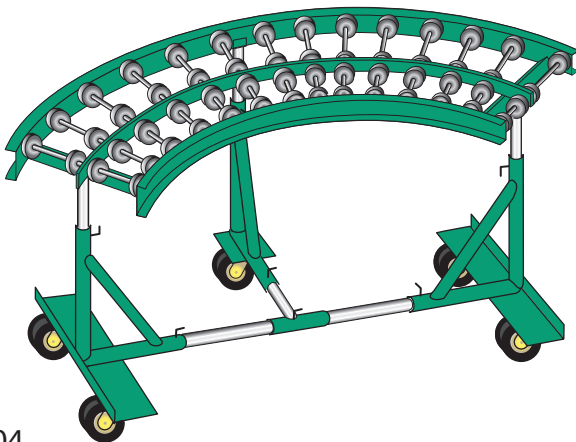

Tripod Supports

- For portable applications
- Easily adjusted with locking "L" rod
- Heavy steel pipe construction
- Capacity- 350 lbs.

Model No.	Width	Height		Weight (lbs.)	Model No.	Width	Height		Weight (lbs.)
		Min.	Max.				Min.	Max.	
T-12-18	12"	12"	18"	6	T-18-18	18"	12"	18"	8
T-12-30	12"	18"	30"	9	T-18-30	18"	18"	30"	10
T-12-40	12"	24"	40"	11	T-18-40	18"	24"	40"	12
T-12-52	12"	30"	52"	14	T-18-52	18"	30"	52"	15
T-12-72	12"	40"	72"	20	T-18-72	18"	40"	72"	21
T-15-18	15"	12"	18"	7	T-18-110	18"	60"	110"	25
T-15-30	15"	18"	30"	10	T-24-18	24"	12"	18"	9
T-15-40	15"	24"	40"	12	T-24-30	24"	18"	30"	11
T-15-52	15"	30"	52"	15	T-24-40	24"	24"	40"	13
T-15-72	15"	40"	72"	21	T-24-52	24"	30"	52"	16
T-15-110	15"	60"	110"	25	T-24-72	24"	40"	72"	22
					T-24-110	24"	60"	110"	26

Adjustable Tripod Supports are used with straight or curved sections of gravity skatewheel and 1 $\frac{3}{8}$ " diameter roller conveyor only.

Portable Castered Support

Portable Castered Support allows straight sections of gravity skatewheel or 1 $\frac{3}{8}$ " diameter roller conveyor to be easily moved from one area to another. 4" diameter hard rubber swivel casters with brake.

NOTE: Floor locks optional.

12" Wide	15" Wide	18" Wide	24" Wide	Height to top of Conveyor	Weight (lbs.)
PSC-12-28	PSC-15-28	PSC-18-28	PSC-24-28	18" - 28"	53
PSC-12-40	PSC-15-40	PSC-18-40	PSC-24-40	24" - 40"	55
PSC-12-52	PSC-15-52	PSC-18-52	PSC-24-52	30" - 52"	57
PSC-12-72	PSC-15-72	PSC-18-72	PSC-24-72	40" - 72"	62

Portable Castered Curve Support

Portable Castered Curve Support allows curved sections of gravity skatewheel or 1 $\frac{3}{8}$ " roller curves to be easily moved. 4" diameter hard rubber swivel casters with brake.